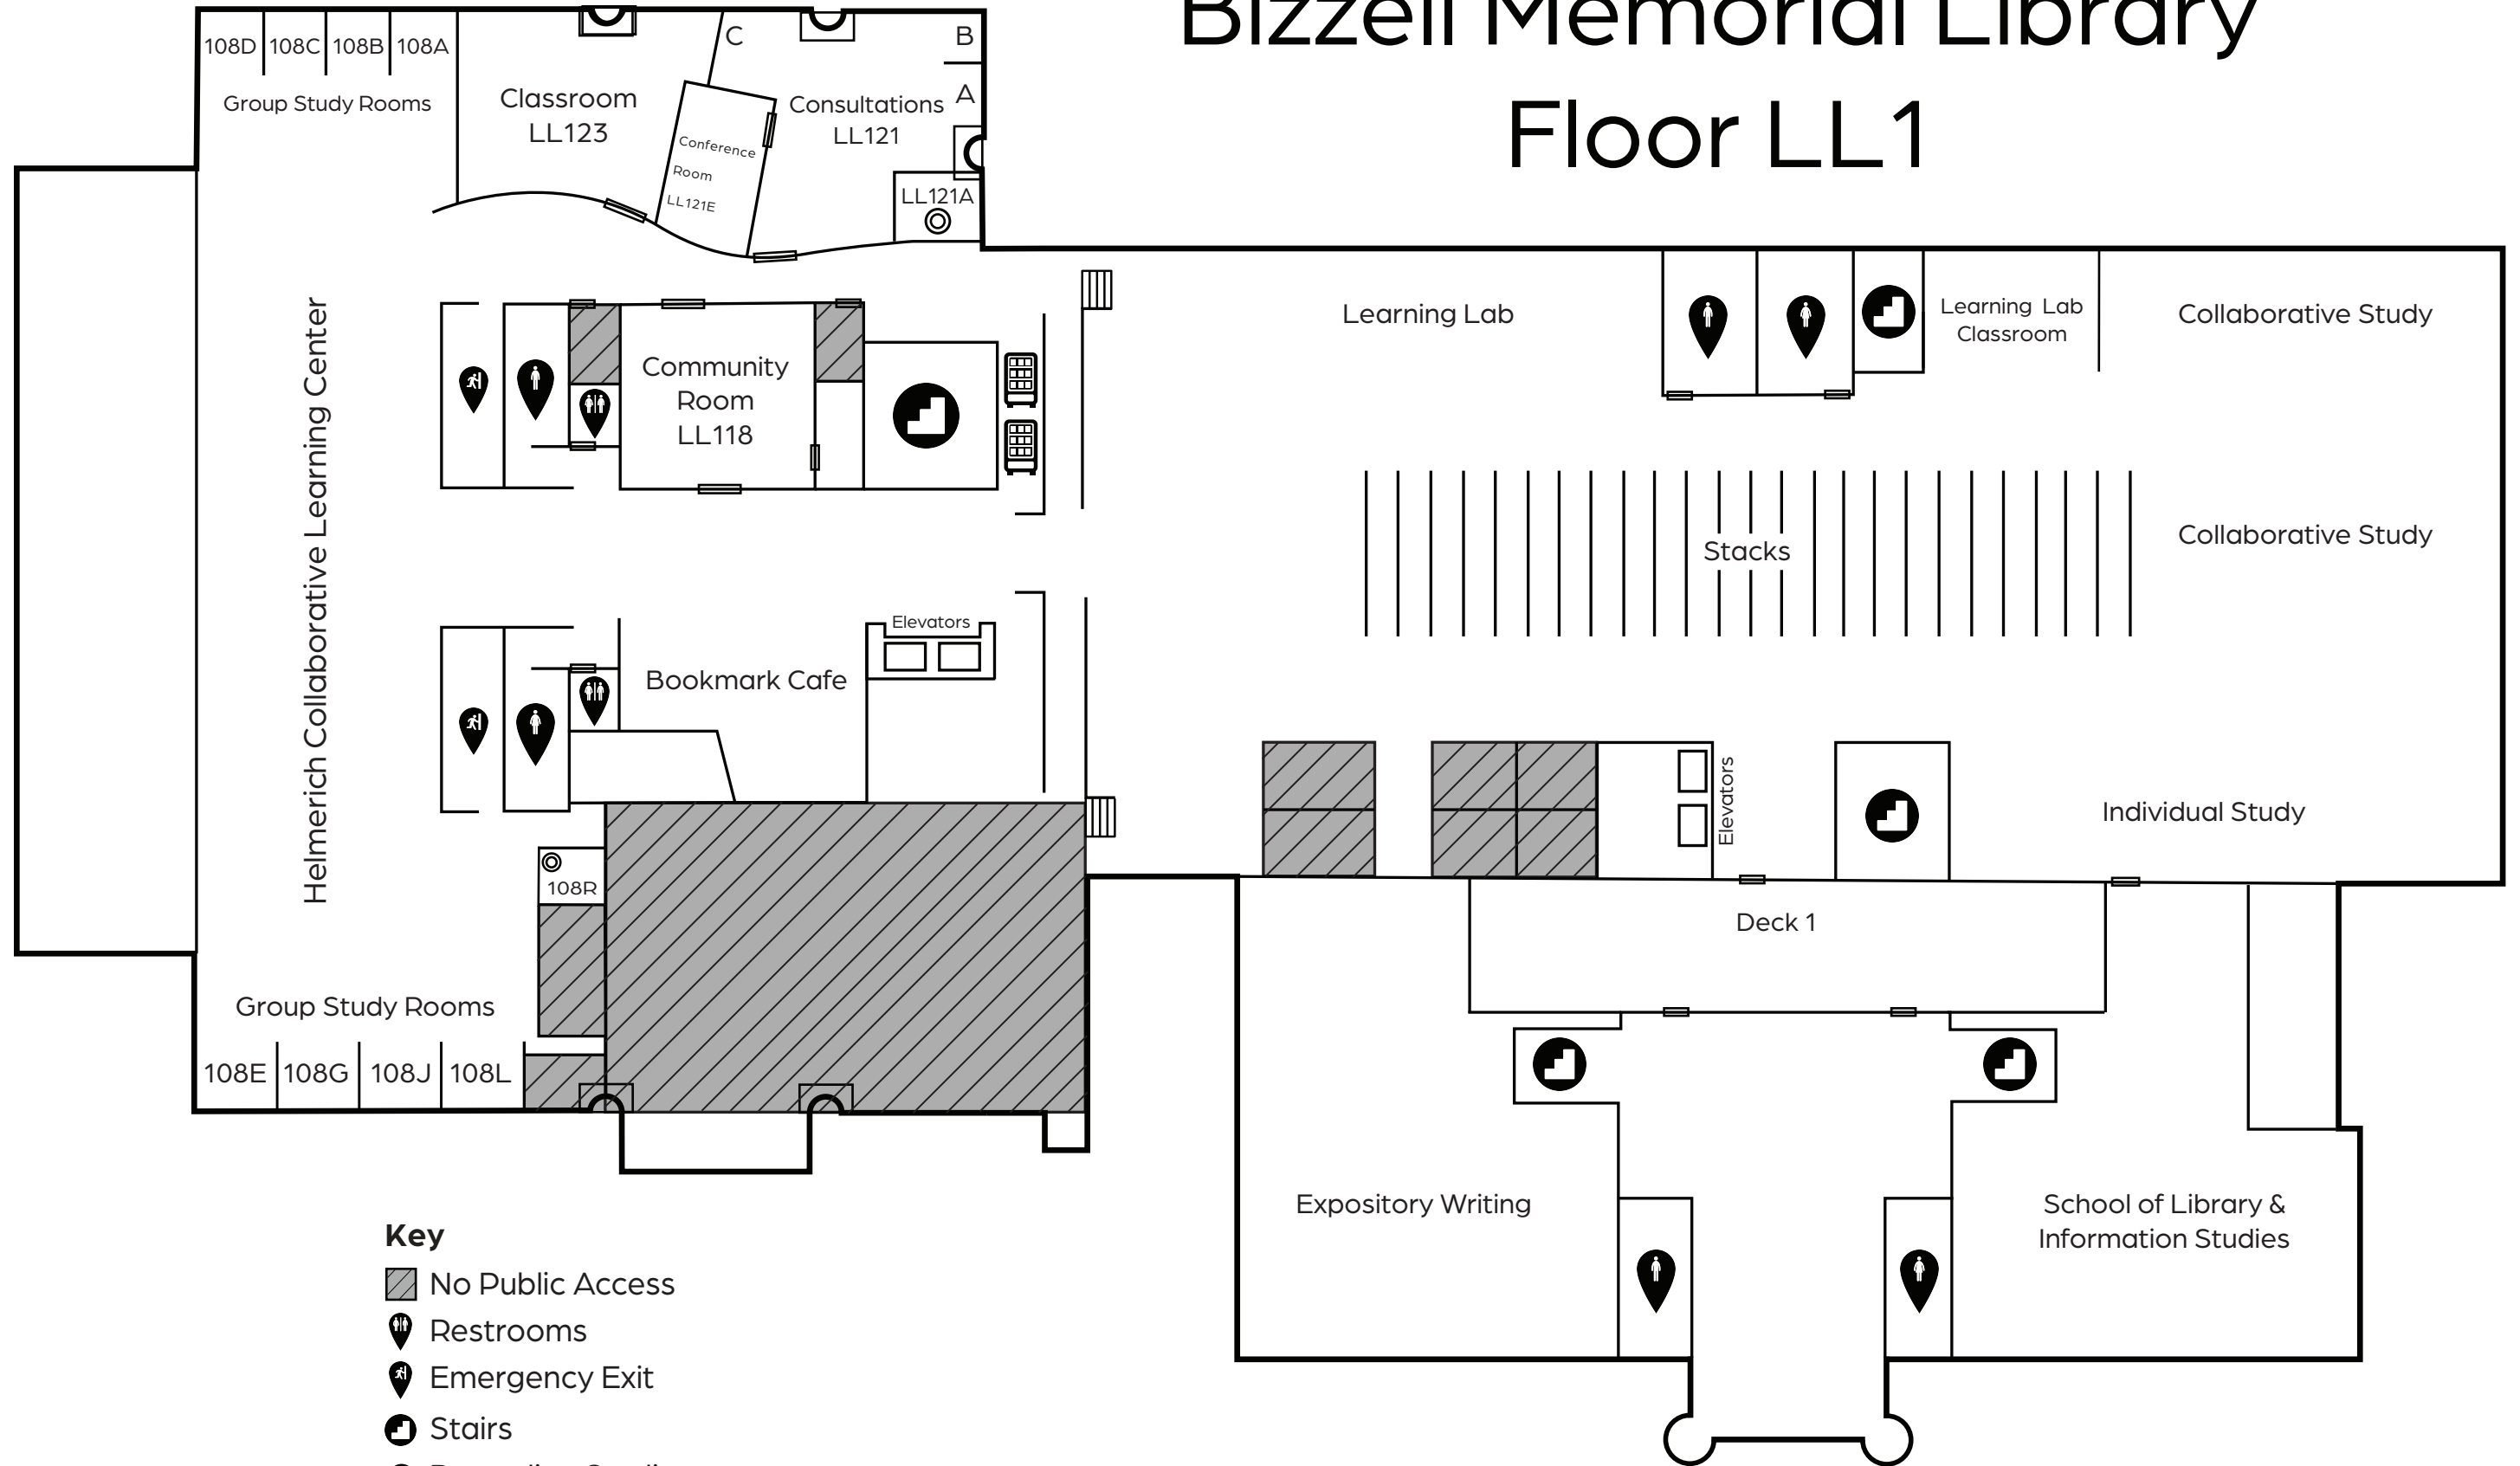

# Bizzell Memorial Library

## Floor LL1

### Key

-  No Public Access
-  Restrooms
-  Emergency Exit
-  Stairs
-  Recording Studio
-  Vending Machines