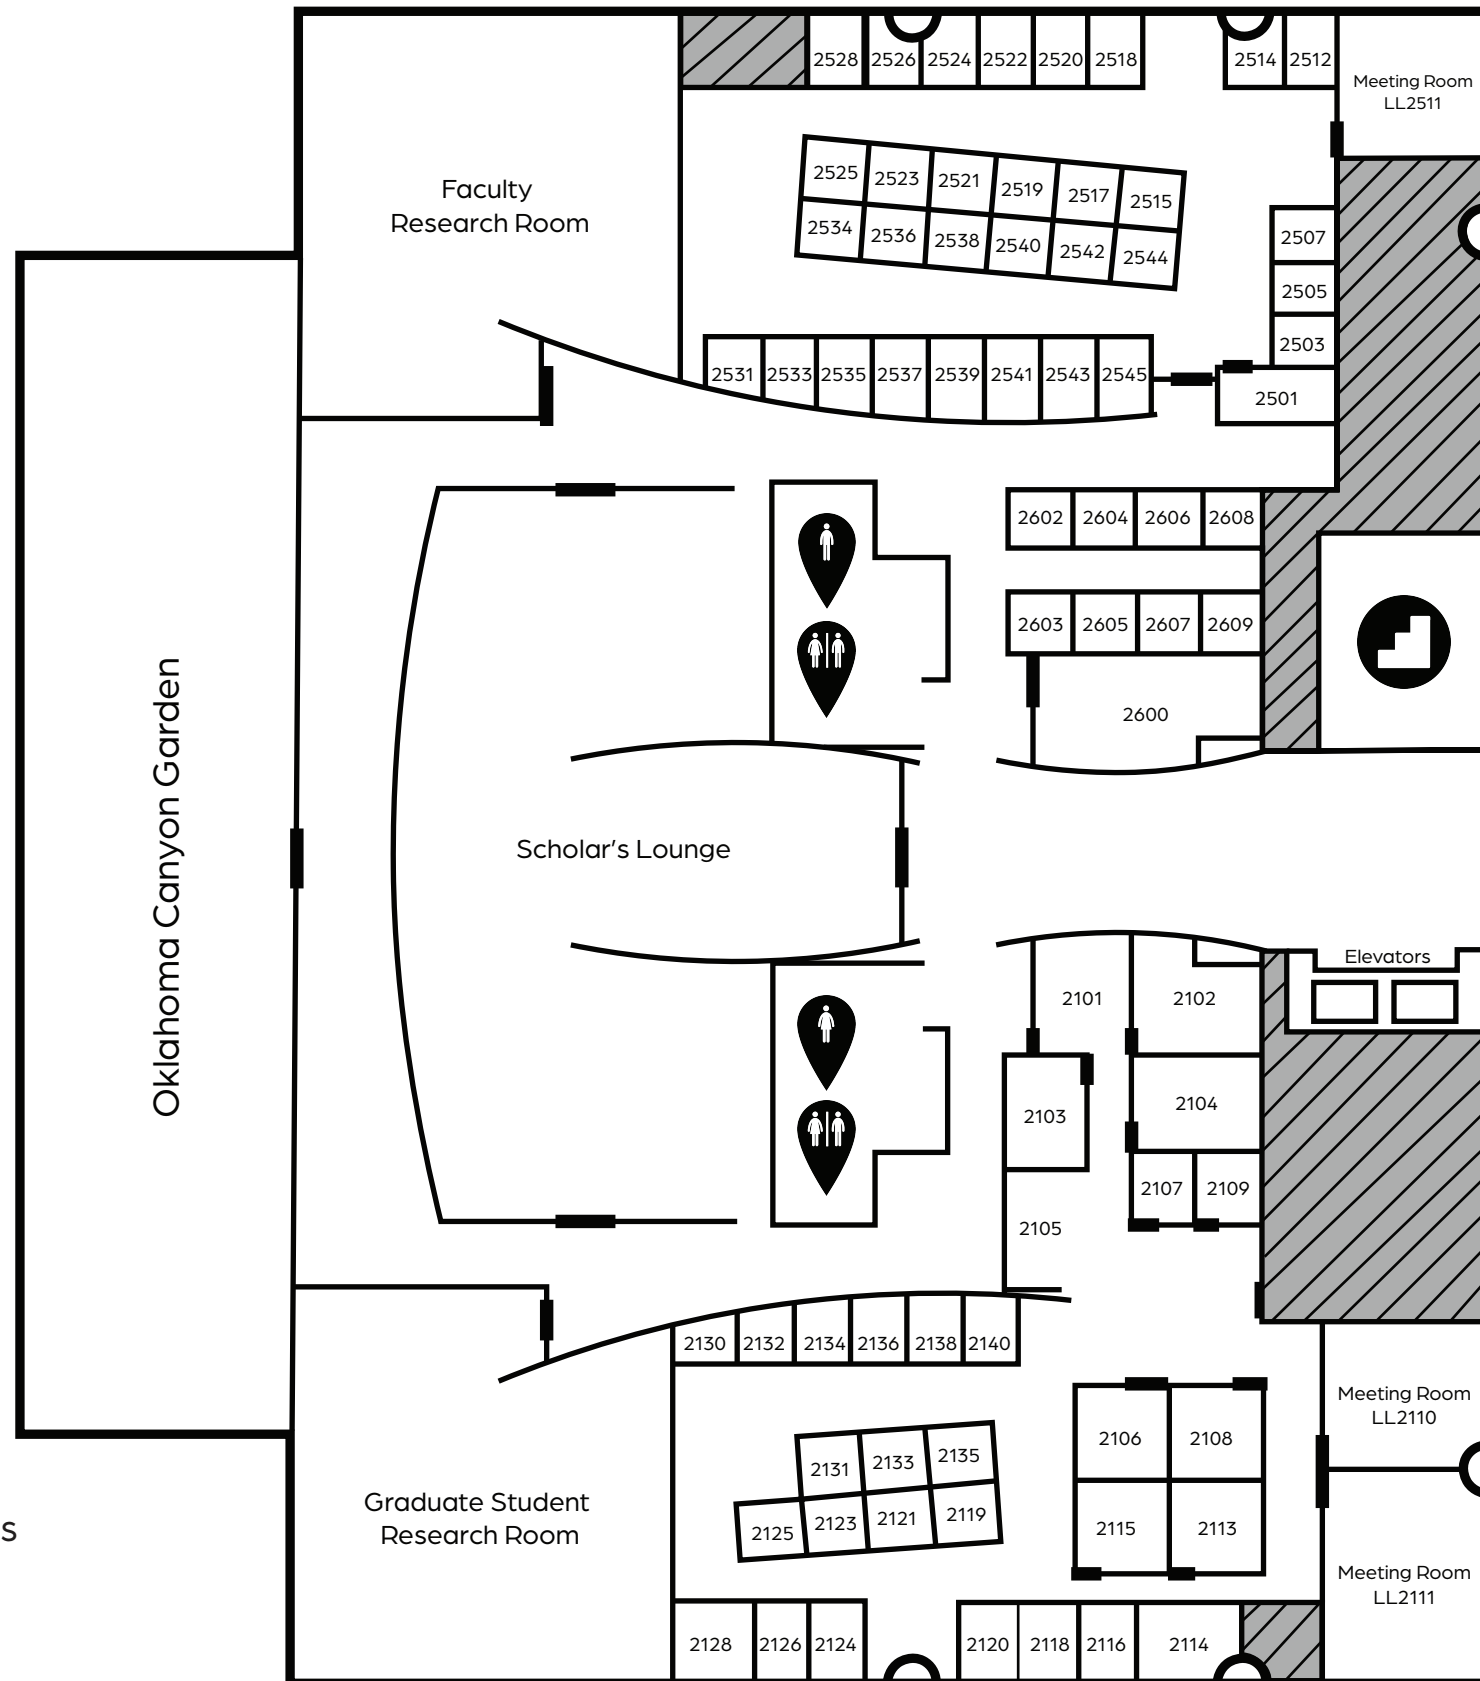

Bizzell Memorial Library

Floor LL2

- Key**
-  No Public Access
 -  Restrooms
 -  Stairs